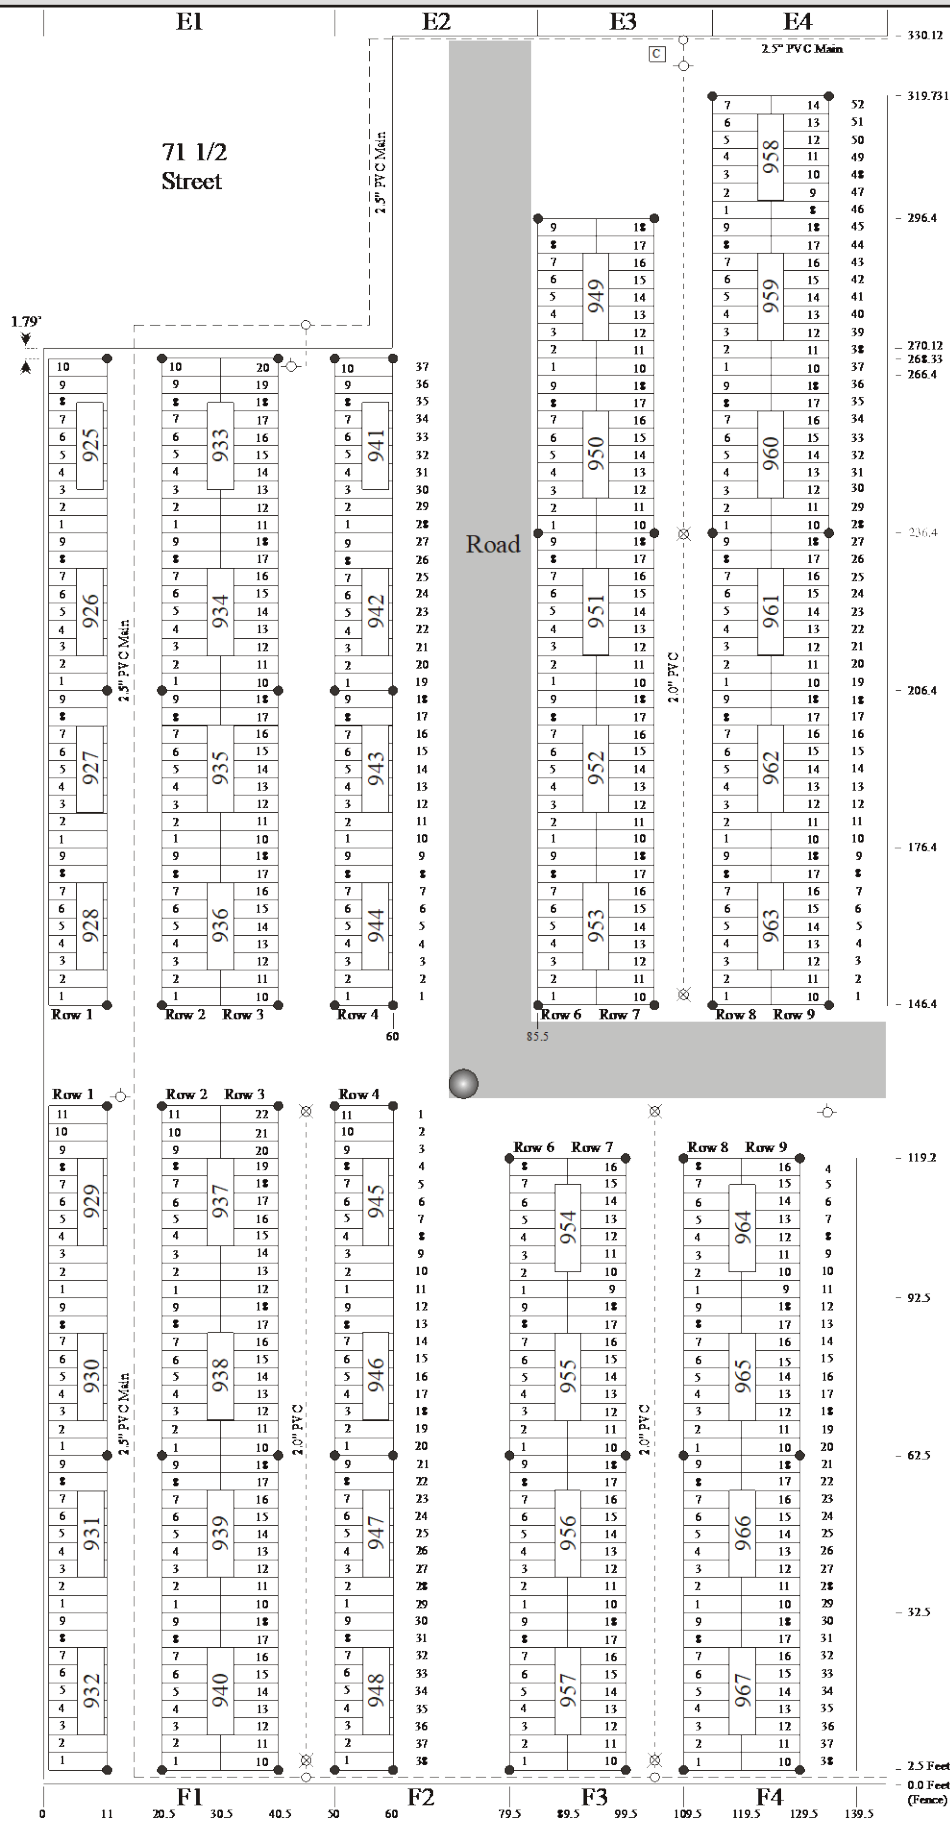

United Hebrew Brotherhood Cemetery Section 9

Dimensions of Burial Space.
3 Feet 4 inches x 10 Feet

Dimensions of sections 9 thru 12
617.15 Feet x 330.12 Feet

**Sub Section
- Ns1 -**

**Sub Section
- Ns2 -**

- Iron Marker
- ⊗ Sprinkler
- Yard Hydrant
- Control Box
- Catch Basin

Marker Orientation