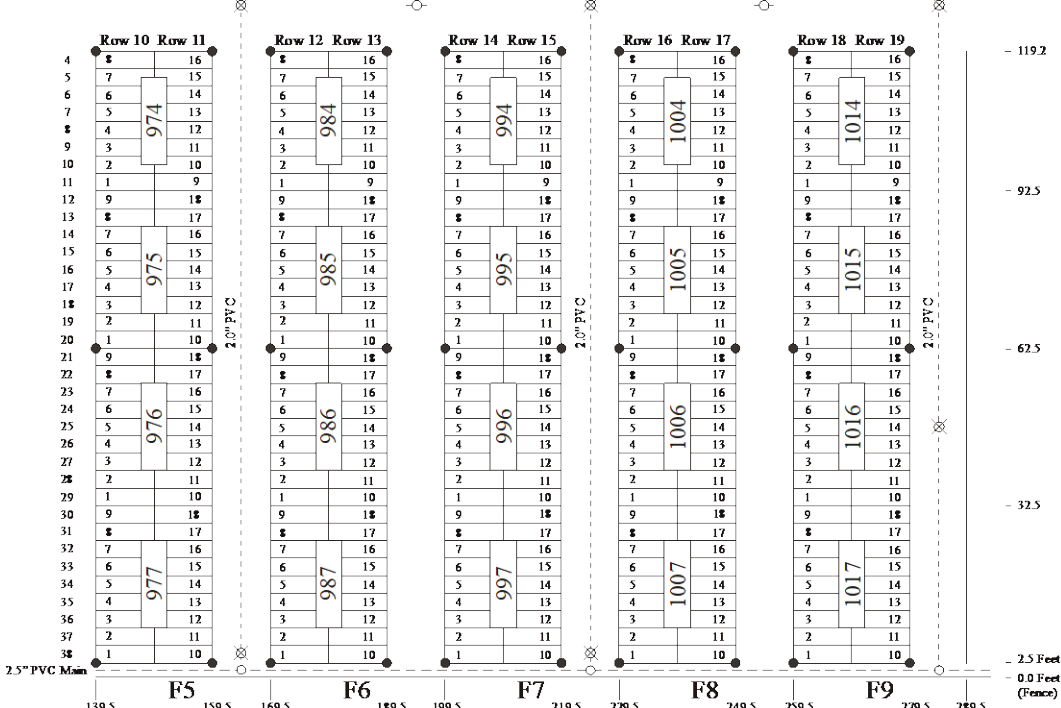

# United Hebrew Brotherhood Cemetery Section 10

Dimensions of Burial Space.  
3 Feet 4 inches x 10 Feet

Dimensions of sections 9 thru 12  
617.15 Feet x 330.12 Feet

Sub Section  
- Ns1 -

- Iron Marker
- ⊗ Sprinkler
- ⊕ Yard Hydrant
- Control Box

Marker Orientation