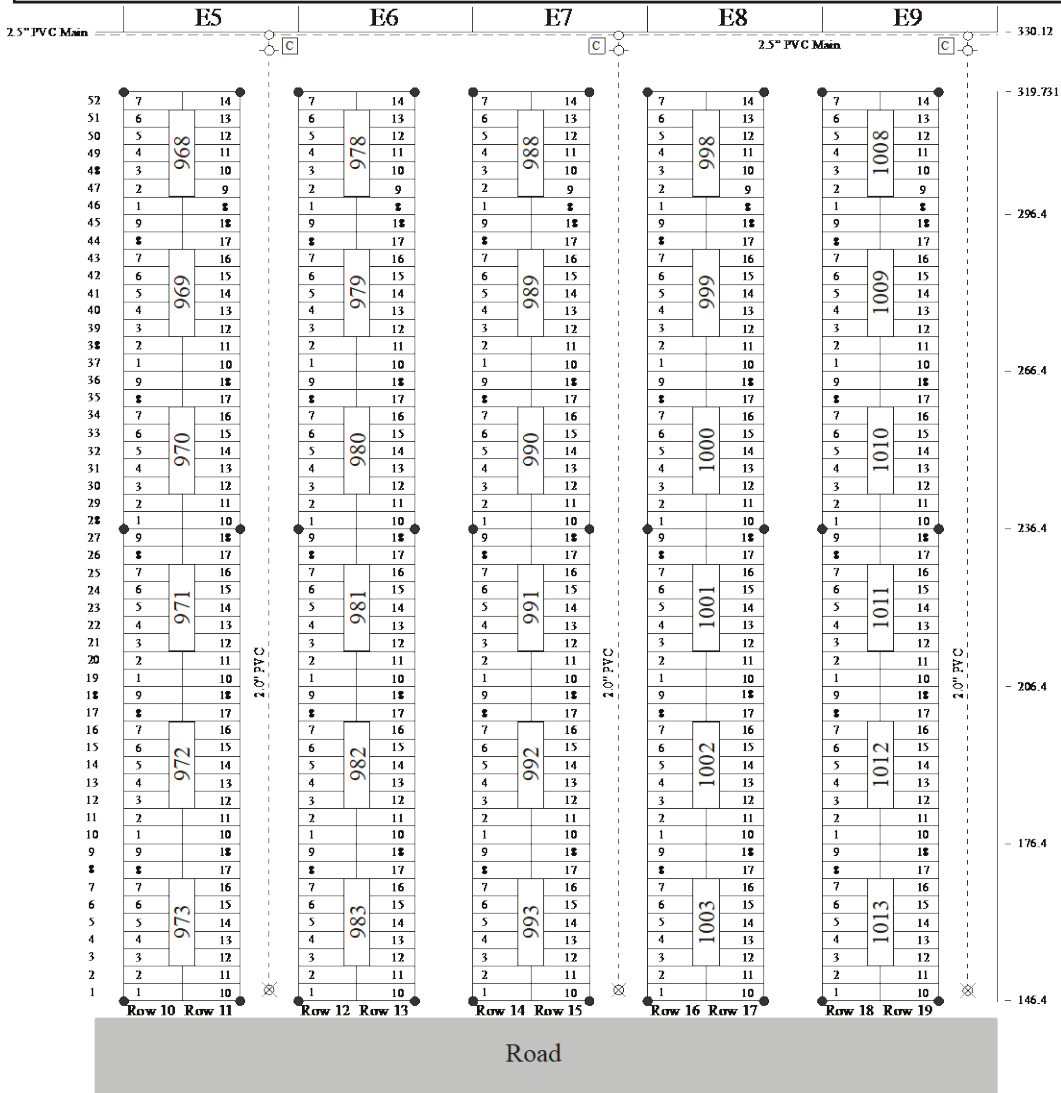

# United Hebrew Brotherhood Cemetery Section 10

Dimensions of Burial Space.  
3 Feet 4 inches x 10 Feet

Dimensions of sections 9 thru 12  
617.15 Feet x 330.12 Feet

Sub Section  
- Ns1 -

- Iron Marker
- ⊗ Sprinkler
- ⊕ Yard Hydrant
- Control Box

Marker Orientation